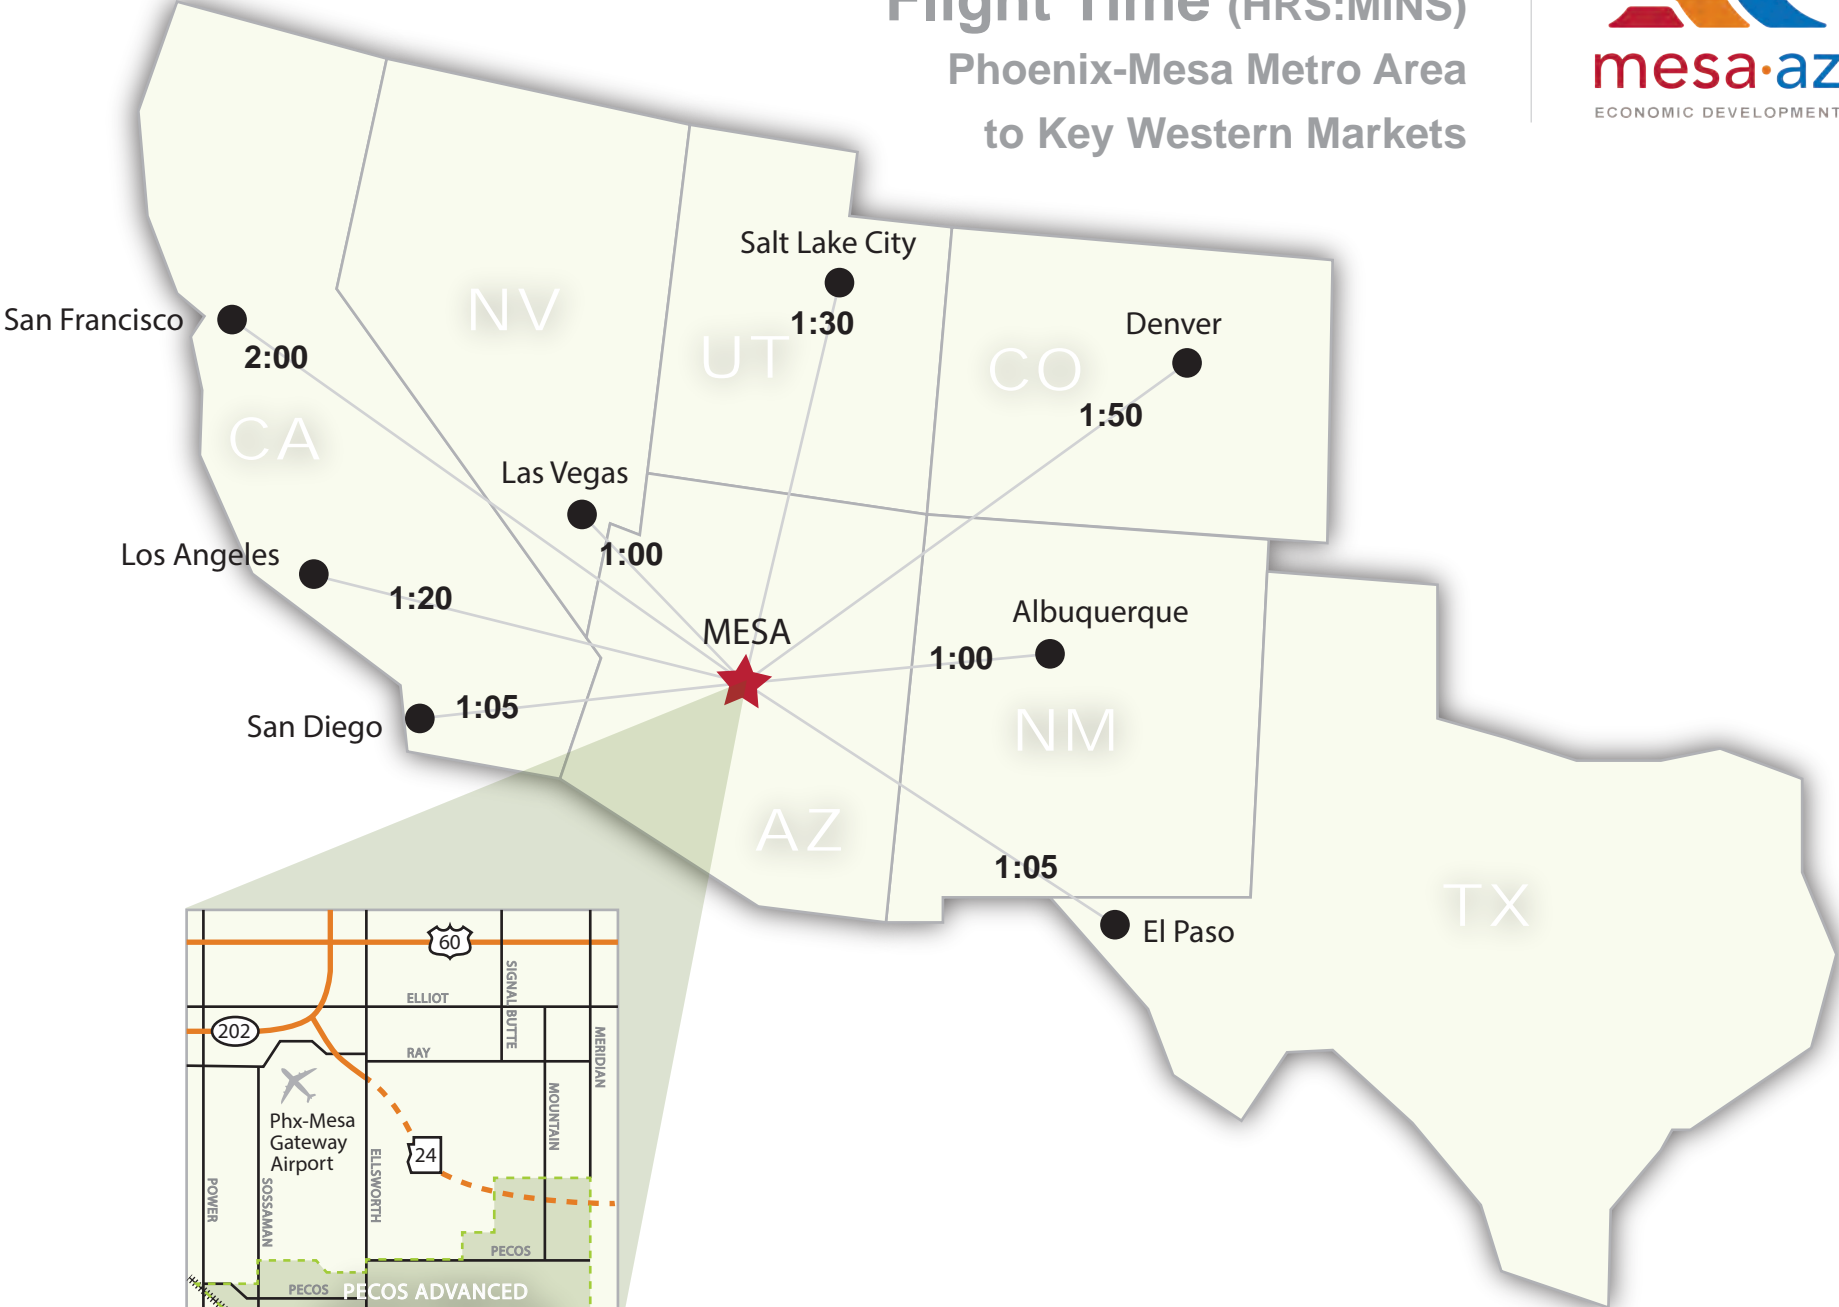

Flight Time (HRS:MIN)

Phoenix-Mesa Metro Area to Key Western Markets

All flight information is from Phoenix Sky Harbor International Airport (30 mins. from the Pecos Zone). Phoenix-Mesa Gateway Airport provides flights via Allegiant Air to Las Vegas, Provo (Salt Lake Area), Oakland (Bay Area), and 43 additional locations across the U.S. and Canada.

Source: Google Maps